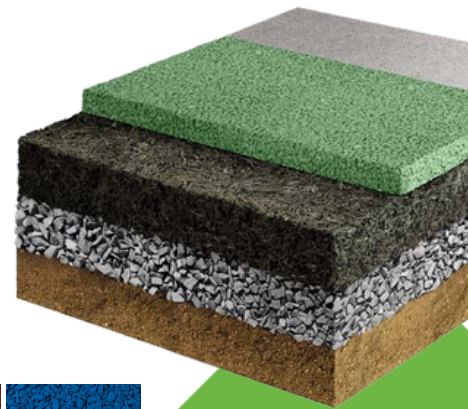

Perfect for:
 Daycares, Churches,
 Parks School
 Playgrounds, Fitness
 Spaces and
 Recreation Spaces

TOT TURF®

RESILIENT SAFETY SURFACING

Tot Turf Supreme featuring

Featuring the world renowned Rosehill TPV rubber granules, our TotTurf Supreme surface features smaller, more compact rubber granules installed above our compliant SBR cushion layer. This surface option is long-lasting against repeated play or use. With TPV, color and design options are almost endless.

Features

- Can be installed for fall height ratings up to 12'
- Perfect surface material for highly designed spaces and themed playgrounds
- Uniform and stable for accessibility
- Provides inclusive play opportunities for children and adults with all abilities

Basic Specifications

- Our system is comprised of a rubber and binder wear course and a sub-layer made of recycled rubber combined with specialty urethane binders
- Product to be installed over asphalt, concrete, or compacted stone
- Temperature should be a minimum of 40-45 degrees Fahrenheit during installation
- Thicknesses will vary to meet specific playground equipment fall heights
- Product meets all applicable ASTM standards.

4 standard TPV colors available. Wide selection available upon request.

Maintenance and Repairs Services for all Poured Rubber Surfaces Available