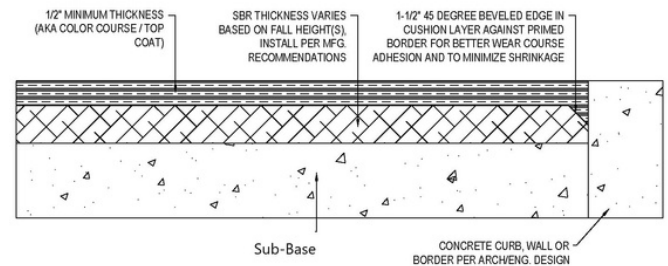

Features

- Can be installed for fall height ratings up to 12'
- Perfect surface material for highly designed spaces and themed playgrounds
- Uniform and stable for accessibility
- Provides inclusive play opportunities for children and adults with all abilities

Basic Specifications

- Our system is comprised of a rubber and binder wear course and a sub-layer made of recycled rubber combined with specialty urethane binders
- Product to be installed over asphalt, concrete, or compacted stone
- Temperature should be a minimum of 40-45 degrees Fahrenheit during installation
- Thicknesses will vary to meet specific playground equipment fall heights
- Product meets all applicable ASTM standards.